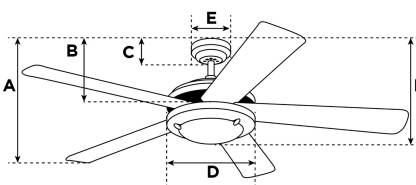

### Specifications

Size .....	122 cm
Blades.....	Reversible Plywood Blades (White/Light Maple)
Blade Pitch.....	12°
Approved Location.....	Indoor
Suggested Room Size.....	For rooms up to 36 m²
Down Rod.....	10 cm
Installation.....	Down Rod Only
Max. Ceiling Angle.....	N/A
Lead Wire.....	15 cm
Light Bulb Usage.....	Includes 17 Watt Integrated LED
Control .....	Remote Control Included
Motor Finish.....	White
Motor Material .....	Silicon Steel Motor 153mm x 15mm
Reverse Airflow.....	Yes
Noise Level.....	51 db(A)
Capacitor .....	Dual
Weight net/gross.....	6,6 / 7,3 kg
Box Dimensions.....	22 x 23,2 x 61,5 cm
EAN Code.....	4895105602800

### Warranty

Ceiling fans backed by our extended Warranty have a 10 year motor warranty and a 2-year warranty on all other parts.

A. Top of Canopy to Bottom of Blades .....	28 cm
B. Top of Canopy to Bottom of Switch House .....	N/A
C. Top of Canopy to Bottom of Canopy .....	6,2 cm
D. Width of Motor Housing.....	20 cm
E. Width of Canopy.....	13 cm
F. Top of Canopy to Bottom of Glass .....	35 cm