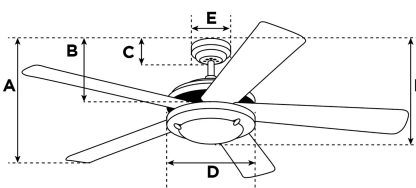

Item Number 7227040

Evan Ceiling Fan

132 cm Matte Black Finish Walnut ABS Blades Opal Frosted Glass

Specifications

Size	132 cm
Blades.....	ABS Blades (Walnut)
Blade Pitch.....	50°
Approved Location.....	Indoor
Suggested Room Size.....	For rooms up to 20 m ²
Down Rod.....	15 cm
Installation.....	Down Rod Only
Max. Ceiling Angle.....	N/A
Lead Wire.....	20 cm
Light Bulb Usage.....	Includes 14 Watt Integrated LED
Control	Remote Control Included
Motor Finish.....	Matte Black
Motor Material	Silicon Steel Motor 172mm x 20mm
Reverse Airflow.....	Yes
Noise Level.....	47 db(A)
Capacitor	Single
Weight net/gross.....	9,3 / 10,4 kg
Box Dimensions.....	27,8 x 30,5 x 62,5 cm
EAN Code.....	4895105613226

Warranty

Ceiling fans backed by our extended Warranty have a 10 year motor warranty and a 2-year warranty on all other parts.

A. Top of Canopy to Bottom of Blades	34,5 cm
B. Top of Canopy to Bottom of Switch House	35,4 cm
C. Top of Canopy to Bottom of Canopy	5,2 cm
D. Width of Motor Housing.....	19,6 cm
E. Width of Canopy.....	14,9 cm
F. Top of Canopy to Bottom of Glass	40,6 cm