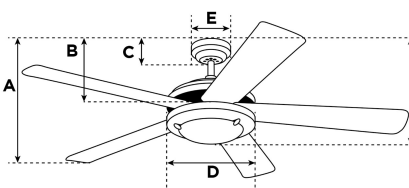

Item Number 7871140

Turbo Swirl Ceiling Fan

76 cm Gun Metal Finish Black Blades Includes Light Kit with Opal Frosted Glass

Specifications

Size	76 cm
Blades.....	MDF Blades (Black)
Blade Pitch.....	18°
Approved Location.....	Indoor
Suggested Room Size.....	For rooms up to 10 m ²
Down Rod.....	10 cm
Installation.....	Dual Mount System
Max. Ceiling Angle.....	18°
Lead Wire.....	15 cm
Light Bulb Usage.....	Use (1) E14 Base Lamp, 60 Watt Maximum (not included)
Control	Remote/Wall Control Adaptable
Motor Finish.....	Gun Metal
Motor Material	Cold Rolled Steel Motor 153mm x 12mm
Reverse Airflow.....	Yes
Noise Level.....	36 db(A)
Capacitor	Dual
Weight net/gross.....	5,3 / 5,8 kg
Box Dimensions.....	23,5 x 20,5 x 36,5 cm
EAN Code.....	4895105610690

Warranty

Ceiling fans backed by our extended Warranty have a 10 year motor warranty and a 2-year warranty on all other parts.

A. Top of Canopy to Bottom of Blades	26 cm
B. Top of Canopy to Bottom of Switch House	29 cm
C. Top of Canopy to Bottom of Canopy	6,2 cm
D. Width of Motor Housing.....	17 cm
E. Width of Canopy.....	13 cm
F. Top of Canopy to Bottom of Glass	38 cm