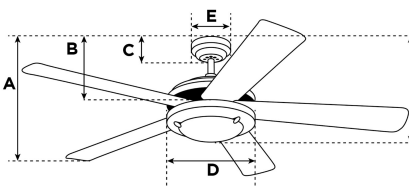

Item Number 7870440

Princess Radiance II Ceiling Fan

90 cm White Finish Reversible Blades (White/Beech)
Includes Light Kit with Opal Frosted Glass Dome

Specifications

Size.....	90 cm
Blades.....	Reversible MDF Blades (White/Beech)
Blade Pitch.....	18°
Approved Location.....	Indoor
Suggested Room Size.....	For rooms up to 10 m ²
Down Rod.....	10 cm
Installation.....	Dual Mount System
Max. Ceiling Angle.....	18°
Lead Wire.....	15 cm
Light Bulb Usage.....	Use (1) E27 Base Lamp, 60 Watt Maximum (not included)
Control	Remote/Wall Control Adaptable
Motor Finish.....	White
Motor Material	Cold Rolled Steel Motor 153mm x 10mm
Reverse Airflow.....	Yes
Noise Level.....	48 db(A)
Capacitor	Dual
Weight net/gross.....	4,8 / 5,3 kg
Box Dimensions.....	22,5 x 20,5 x 43 cm
EAN Code.....	4895105610652

Reversible Beech
Finish Blades

Energy Information

Voltage (Hz).....	230V / 50Hz
Airflow Efficiency.....	3 m ³ /Min/W
Electricity Use (excludes lights)	53 Watt
Airflow.....	104 m ³ /Min
Max rpm	271
Electricity consumption/year..	13.3 kWh

Warranty

Ceiling fans backed by our extended Warranty have a 10 year motor warranty and a 2-year warranty on all other parts.

A. Top of Canopy to Bottom of Blades	27 cm
B. Top of Canopy to Bottom of Switch House	33 cm
C. Top of Canopy to Bottom of Canopy	6,2 cm
D. Width of Motor Housing.....	17 cm
E. Width of Canopy.....	13 cm
F. Top of Canopy to Bottom of Glass	42 cm