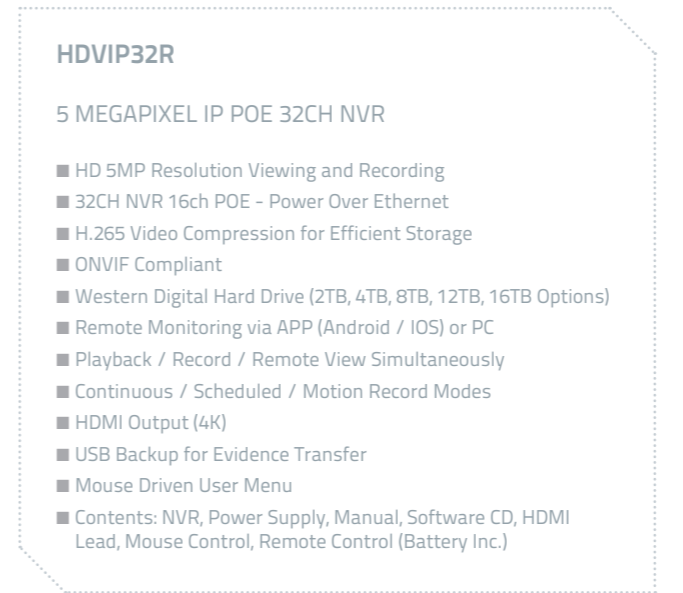

80Mbps Recording Bandwidth

90W Power Supply

Dimensions: 300 X 227 X 53mm

Weight: 1.7KG

5MP

HDVIP16R

5 MEGAPIXEL IP POE 16CH NVR

- HD 5MP Resolution Viewing and Recording
- 16CH POE NVR- Power Over Ethernet
- H.265 Video Compression for Efficient Storage
- ONVIF Compliant
- Western Digital Hard Drive (2TB, 4TB, 8TB, 12TB, 16TB Options)
- Remote Monitoring via APP (Android / IOS) or PC
- Playback / Record / Remote View Simultaneously
- Continuous / Scheduled / Motion Record Modes
- HDMI Output (4K)
- USB Backup for Evidence Transfer
- Mouse Driven User Menu
- Contents: NVR, Power Supply, Manual, Software CD, HDMI Lead, Mouse Control, Remote Control (Battery Inc.)

320Mbps Recording Bandwidth

280W Power Supply

Dimensions: 380 X 340 X 50mm

Weight: 3.4KG

5MP

HDVIP32R

5 MEGAPIXEL IP POE 32CH NVR

- HD 5MP Resolution Viewing and Recording
- 32CH NVR 16ch POE - Power Over Ethernet
- H.265 Video Compression for Efficient Storage
- ONVIF Compliant
- Western Digital Hard Drive (2TB, 4TB, 8TB, 12TB, 16TB Options)
- Remote Monitoring via APP (Android / IOS) or PC
- Playback / Record / Remote View Simultaneously
- Continuous / Scheduled / Motion Record Modes
- HDMI Output (4K)
- USB Backup for Evidence Transfer
- Mouse Driven User Menu
- Contents: NVR, Power Supply, Manual, Software CD, HDMI Lead, Mouse Control, Remote Control (Battery Inc.)