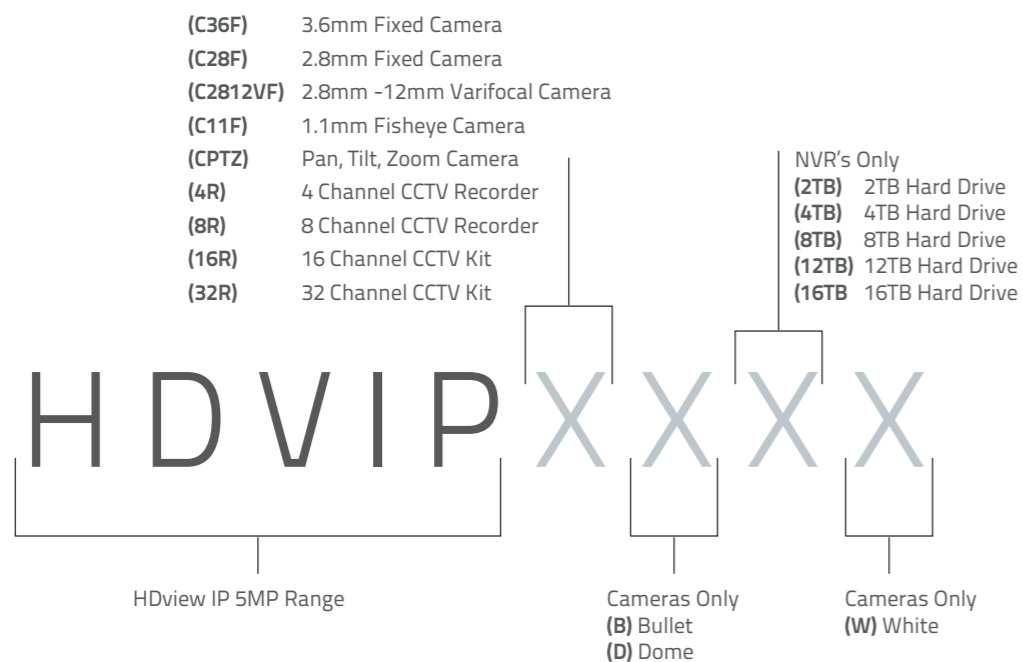

Get kitted out with the code finder

Code	Description
Rekor IP 2MP Cameras & Kits	
REKIPC36FBW	Rekor IP Bullet POE 2MP Camera Fixed 3.6mm
REKIPC36FDW	Rekor IP Dome POE 2MP Camera Fixed 3.6mm
REKIP4KB2W	Rekor IP 4 Channel POE 2MP 2 Bullet Camera Kit (1TB)
REKIP4KB4W	Rekor IP 4 Channel POE 2MP 4 Bullet Camera Kit (1TB)
REKIP4KD2W	Rekor IP 4 Channel POE 2MP 2 Dome Camera Kit (1TB)
REKIP4KD4W	Rekor IP 4 Channel POE 2MP 4 Dome Camera Kit (1TB)
HDview IP 5MP Cameras	
HDVIP36FBW	HDview IP Bullet POE 5MP Camera Fixed 3.6mm
HDVIP36FDW	HDview IP Dome POE 5MP Camera Fixed 3.6mm
HDVIP28FDWAV	HDview IP Dome POE 5MP Camera Fixed 2.8mm Vandal
HDVIP2812VFBW	HDview IP Bullet POE 5MP Camera Varifocal 2.8-12mm
HDVIP2812VFDW	HDview IP Dome POE 5MP Camera Varifocal 2.8-12mm
HDVIP2812VFDWAV	HDview IP Dome POE 5MP Camera Varifocal 2.8-12mm Vandal
HDVIPCPTZ	HDview IP PTZ Dome POE 5MP Camera
HDVIP28FDW	HDview IP Dome POE 5MP Camera Mini 2.8mm Internal
HDVIP11FDW	HDview IP Fisheye POE 5MP Camera 1.1mm
HDview IP NVR's	
HDVIP4R	HDview IP 4 Channel NVR 5MP (1TB)
HDVIP4R2TB	HDview IP 4 Channel NVR 5MP (2TB)
HDVIP4R4TB	HDview IP 4 Channel NVR 5MP (4TB)
HDVIP4R8TB	HDview IP 4 Channel NVR 5MP (8TB)
HDVIP8R	HDview IP 8 Channel NVR 5MP (1TB)
HDVIP8R2TB	HDview IP 8 Channel NVR 5MP (2TB)
HDVIP8R4TB	HDview IP 8 Channel NVR 5MP (4TB)
HDVIP8R8TB	HDview IP 8 Channel NVR 5MP (8TB)
HDVIP16R	HDview IP 16 Channel NVR 5MP (4TB)
HDVIP16R8TB	HDview IP 16 Channel NVR 5MP (8TB)
HDVIP16R12TB	HDview IP 16 Channel NVR 5MP (12TB)
HDVIP16R16TB	HDview IP 16 Channel NVR 5MP (16TB)
HDVIP32R	HDview IP 32 Channel NVR 5MP (4TB)
HDVIP32R8TB	HDview IP 32 Channel NVR 5MP (8TB)
HDVIP32R12TB	HDview IP 32 Channel NVR 5MP (12TB)
HDVIP32R16TB	HDview IP 32 Channel NVR 5MP (16TB)
Accessories	
IPCDBW	Camera Base For All Models Except Vandal
IPCDBWAV	Camera Base For Vandal Model
HDVIP1632RRMB	Rack Mount Bracket For Models: HDVIP16R, HDVIP32R
CABIP10	10 Meter Camera Extension Cable External Grade
CABIP20	20 Meter Camera Extension Cable External Grade
CABIP40	40 Meter Camera Extension Cable External Grade
CABIP80	80 Meter Camera Extension Cable External Grade
CABIPCOUP	Extension Cable Coupler
IPSW8POE	8 Channel POE Switch
IPSW4POE	4 Channel POE Switch
IPIN1POE	1 Channel POE Injector
TMPROSHD	Super HD Test Monitor