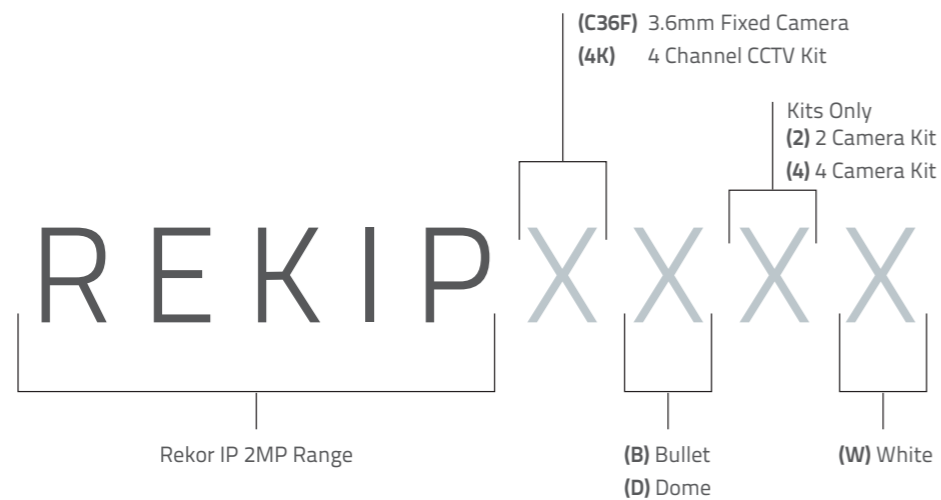

Get kitted out with the code finder

Code	Description
Rekor IP 2MP Cameras & Kits	
REKIPC36FBW	Rekor IP Bullet POE 2MP Camera Fixed 3.6mm
REKIPC36FDW	Rekor IP Dome POE 2MP Camera Fixed 3.6mm
REKIP4KB2W	Rekor IP 4 Channel POE 2MP 2 Bullet Camera Kit (1TB)
REKIP4KB4W	Rekor IP 4 Channel POE 2MP 4 Bullet Camera Kit (1TB)
REKIP4KD2W	Rekor IP 4 Channel POE 2MP 2 Dome Camera Kit (1TB)
REKIP4KD4W	Rekor IP 4 Channel POE 2MP 4 Dome Camera Kit (1TB)
HDview IP 5MP Cameras	
HDVIP36FBW	HDview IP Bullet POE 5MP Camera Fixed 3.6mm
HDVIP36FDW	HDview IP Dome POE 5MP Camera Fixed 3.6mm
HDVIP28FDWAV	HDview IP Dome POE 5MP Camera Fixed 2.8mm Vandal
HDVIP2812VFBW	HDview IP Bullet POE 5MP Camera Varifocal 2.8-12mm
HDVIP2812VFDW	HDview IP Dome POE 5MP Camera Varifocal 2.8-12mm
HDVIP2812VFDWAV	HDview IP Dome POE 5MP Camera Varifocal 2.8-12mm Vandal
HDVIPCPTZ	HDview IP PTZ Dome POE 5MP Camera
HDVIP28FDW	HDview IP Dome POE 5MP Camera Mini 2.8mm Internal
HDVIP11FDW	HDview IP Fisheye POE 5MP Camera 1.1mm
HDview IP NVR's	
HDVIP4R	HDview IP 4 Channel NVR 5MP (1TB)
HDVIP4R2TB	HDview IP 4 Channel NVR 5MP (2TB)
HDVIP4R4TB	HDview IP 4 Channel NVR 5MP (4TB)
HDVIP4R8TB	HDview IP 4 Channel NVR 5MP (8TB)
HDVIP8R	HDview IP 8 Channel NVR 5MP (1TB)
HDVIP8R2TB	HDview IP 8 Channel NVR 5MP (2TB)
HDVIP8R4TB	HDview IP 8 Channel NVR 5MP (4TB)
HDVIP8R8TB	HDview IP 8 Channel NVR 5MP (8TB)
HDVIP16R	HDview IP 16 Channel NVR 5MP (4TB)
HDVIP16R8TB	HDview IP 16 Channel NVR 5MP (8TB)
HDVIP16R12TB	HDview IP 16 Channel NVR 5MP (12TB)
HDVIP16R16TB	HDview IP 16 Channel NVR 5MP (16TB)
HDVIP32R	HDview IP 32 Channel NVR 5MP (4TB)
HDVIP32R8TB	HDview IP 32 Channel NVR 5MP (8TB)
HDVIP32R12TB	HDview IP 32 Channel NVR 5MP (12TB)
HDVIP32R16TB	HDview IP 32 Channel NVR 5MP (16TB)
Accessories	
IPCDBW	Camera Base For All Models Except Vandal
IPCDBWAV	Camera Base For Vandal Model
HDVIP1632RRMB	Rack Mount Bracket For Models: HDVIP16R, HDVIP32R
CABIP10	10 Meter Camera Extension Cable External Grade
CABIP20	20 Meter Camera Extension Cable External Grade
CABIP40	40 Meter Camera Extension Cable External Grade
CABIP80	80 Meter Camera Extension Cable External Grade
CABIPCOUP	Extension Cable Coupler
IPSW8POE	8 Channel POE Switch
IPSW4POE	4 Channel POE Switch
IPIN1POE	1 Channel POE Injector
TMPROSHD	Super HD Test Monitor