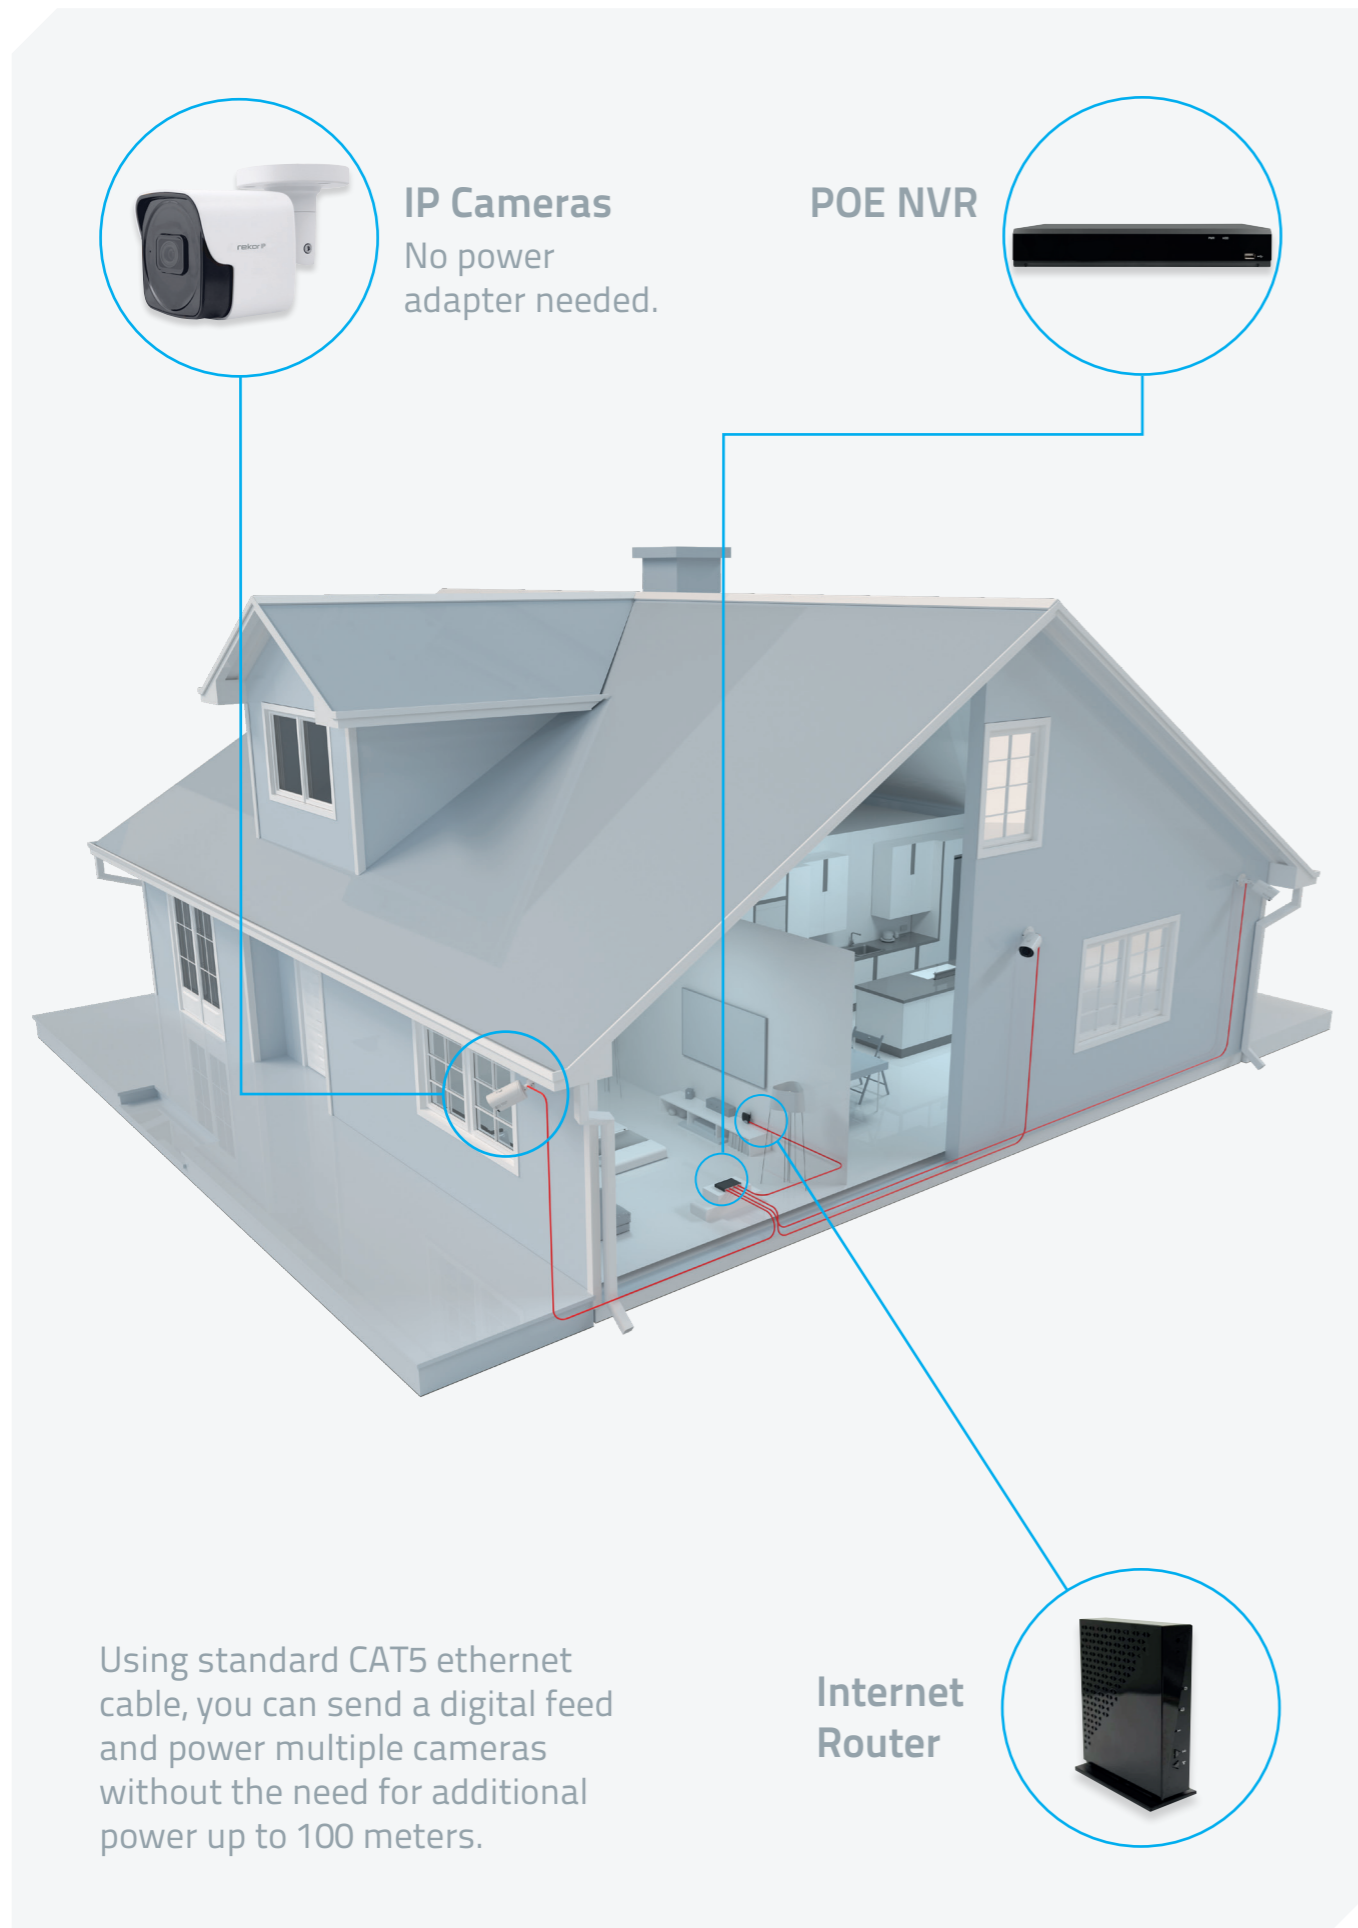

The range features POE (Power-Over-Ethernet). POE enables the camera and power feed to be wired in Cat5e cable up to 100 meters, making installations more convenient.

Processing power, features, versatility and high resolution of IP CCTV all combine to make it a superior choice over traditional analog CCTV systems.

DOMESTIC IP CCTV SETUP

COMMERCIAL IP CCTV SETUP

REKIPC36FBW

3.6MM LENS 2MP HD IP BULLET CAMERA

- HD 2MP Resolution
- 3.6mm Fixed Lens
- 1/2.7" Image Sensor
- 30m Infrared LED Illumination
- 87° Viewing Angle
- H.265 Compression
- ONVIF Compliant
- IP66 Housing Ingress Protection
- 256kbps-8Mbps bit Rate
- 12vDC/POE
- ≤ 7W Power Consumption
- Operating Temperature: -30 ~ +55° C
- Dimensions: Ø71 X138mm
- Weight: 250g

REKIPC36FDW

3.6MM LENS 2MP HD IP DOME CAMERA

- HD 2MP Resolution
- 3.6mm Fixed Lens
- 1/2.7" Image Sensor
- 30m Infrared LED Illumination
- 87° Viewing Angle
- H.265 Compression
- ONVIF Compliant
- IP66 Housing Ingress Protection
- 256kbps-8Mbps bit Rate
- 12vDC/POE
- ≤ 7W Power Consumption
- Operating Temperature: -30 ~ +55° C
- Dimensions: Ø100x82mm
- Weight: 260g

REKIP4KB2W

2 MEGAPIXEL IP POE CCTV KIT

- Complete with NVR, IP Cameras, Cable & System Power Supply
- HD 2MP Resolution Viewing and Recording
- 4CH POE NVR- Power Over Ethernet
- 2 x 2MP, Day/Night, Weatherproof, Bullet Style IP Cameras
- H.265 Video Compression for Efficient Storage
- Pre-Installed 1TB Western Digital Hard Drive
- Remote Monitoring via APP (Android / IOS) or PC
- Playback / Record / Remote View Simultaneously
- Continuous / Scheduled / Motion Record Modes
- USB Backup for Evidence Transfer
- Mouse Driven User Menu
- 50Mbps Recording Bandwidth
- 60W Power Supply