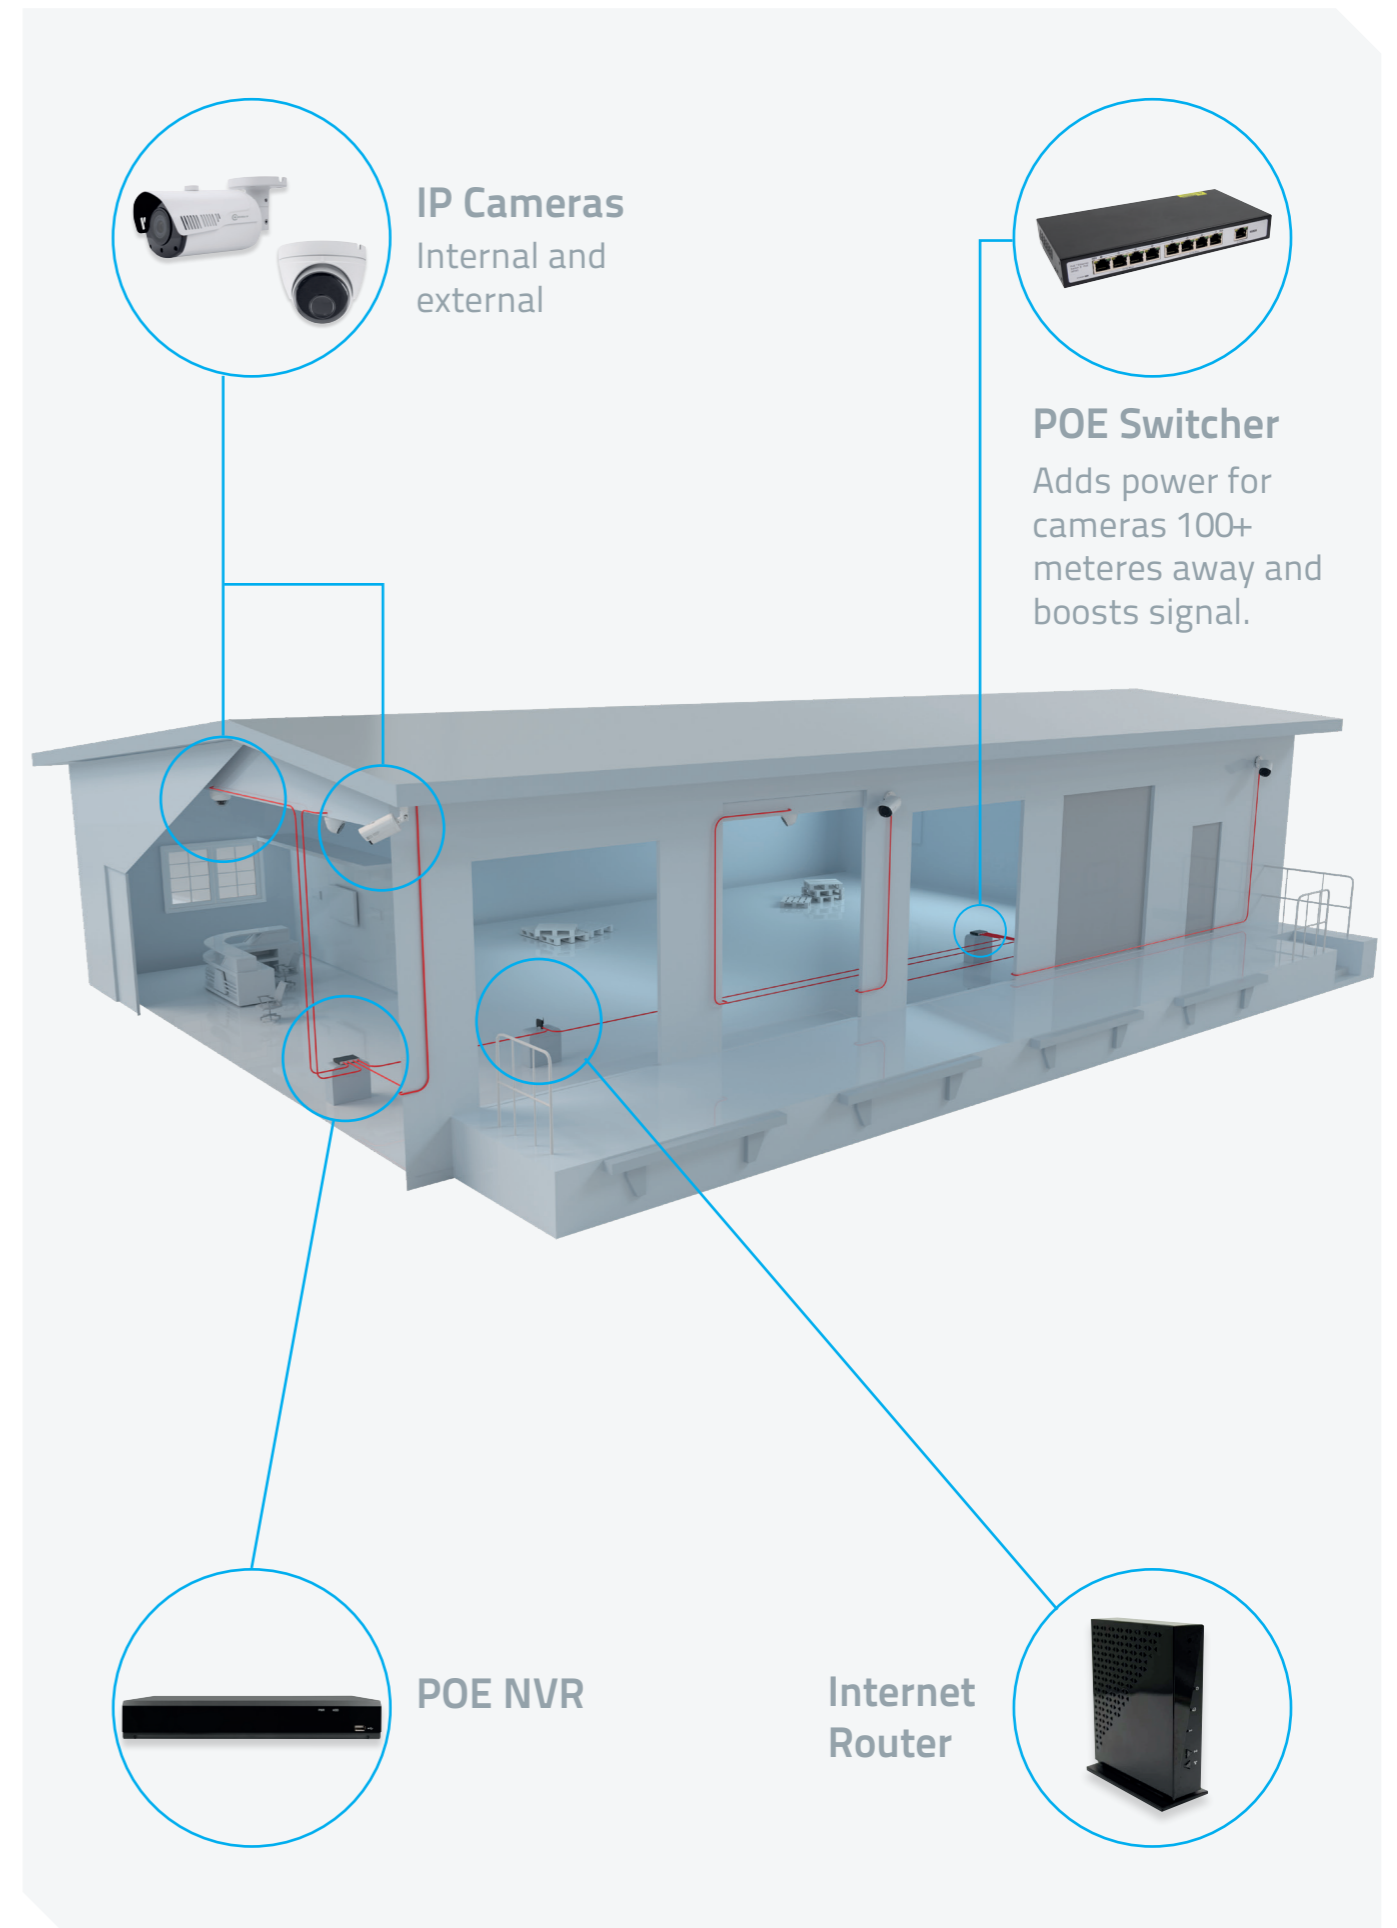

The range features POE (Power-Over-Ethernet). POE enables the camera and power feed to be wired in Cat5e cable up to 100 meters, making installations more convenient.

Processing power, features, versatility and high resolution of IP CCTV all combine to make it a superior choice over traditional analog CCTV systems.

DOMESTIC IP CCTV SETUP

COMMERCIAL IP CCTV SETUP

REKIPC36FBW

3.6MM LENS 2MP HD IP BULLET CAMERA

- HD 2MP Resolution
- 3.6mm Fixed Lens
- 1/2.7" Image Sensor
- 30m Infrared LED Illumination
- 87° Viewing Angle
- H.265 Compression
- ONVIF Compliant
- IP66 Housing Ingress Protection
- 256kbps-8Mbps bit Rate
- 12vDC/POE
- ≤ 7W Power Consumption
- Operating Temperature: -30 ~ +55° C
- Dimensions: Ø71 X138mm
- Weight: 250g

REKIPC36FDW

3.6MM LENS 2MP HD IP DOME CAMERA

- HD 2MP Resolution
- 3.6mm Fixed Lens
- 1/2.7" Image Sensor
- 30m Infrared LED Illumination
- 87° Viewing Angle
- H.265 Compression
- ONVIF Compliant
- IP66 Housing Ingress Protection
- 256kbps-8Mbps bit Rate
- 12vDC/POE
- ≤ 7W Power Consumption
- Operating Temperature: -30 ~ +55° C
- Dimensions: Ø100x82mm
- Weight: 260g

REKIP4KB2W

2 MEGAPIXEL IP POE CCTV KIT

- Complete with NVR, IP Cameras, Cable & System Power Supply
- HD 2MP Resolution Viewing and Recording
- 4CH POE NVR- Power Over Ethernet
- 2 x 2MP, Day/Night, Weatherproof, Bullet Style IP Cameras
- H.265 Video Compression for Efficient Storage
- Pre-Installed 1TB Western Digital Hard Drive
- Remote Monitoring via APP (Android / IOS) or PC
- Playback / Record / Remote View Simultaneously
- Continuous / Scheduled / Motion Record Modes
- USB Backup for Evidence Transfer
- Mouse Driven User Menu
- 50Mbps Recording Bandwidth
- 60W Power Supply