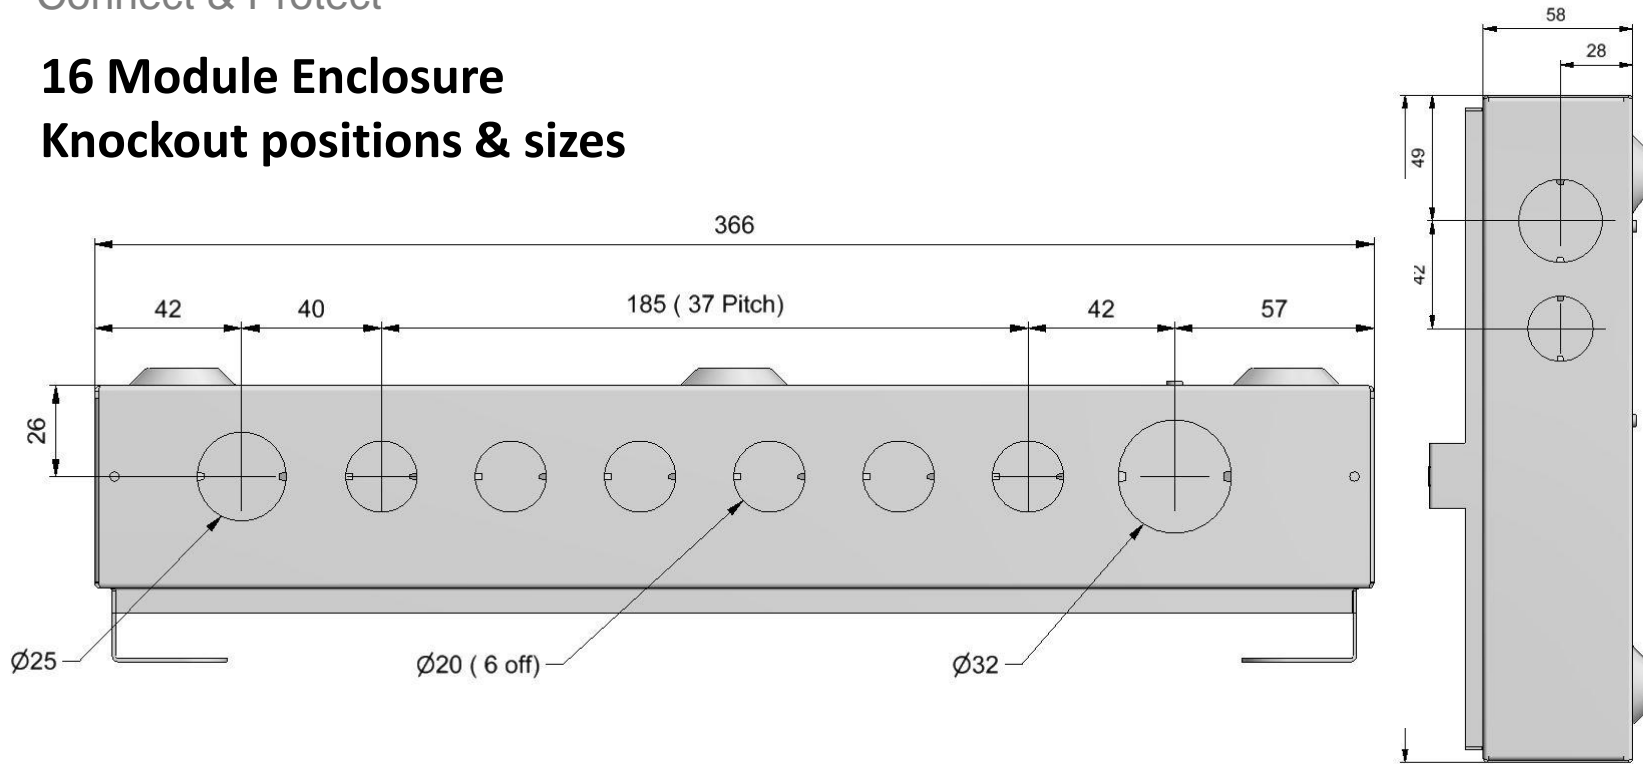

Bottom & Top Elevations

Diameters: 25mm, 20mm, 20mm, 20mm, 20mm, 20mm, 32mm

Side Elevations

Diameters: 32mm, 25mm

DD121MS
DDS08166MS
DDS08188MS
DS1016MS
DS1018MS
DME014MS

16 Module Enclosure Knockout positions & sizes

Bottom & Top Elevations

Diameters: 25mm, 20mm, 20mm, 20mm, 20mm, 20mm, 20mm, 32mm

Side Elevations

Diameters: 32mm, 25mm

DD141MS

DDS10166MS-P01

DDS10188MS

DDS10188MS-P02