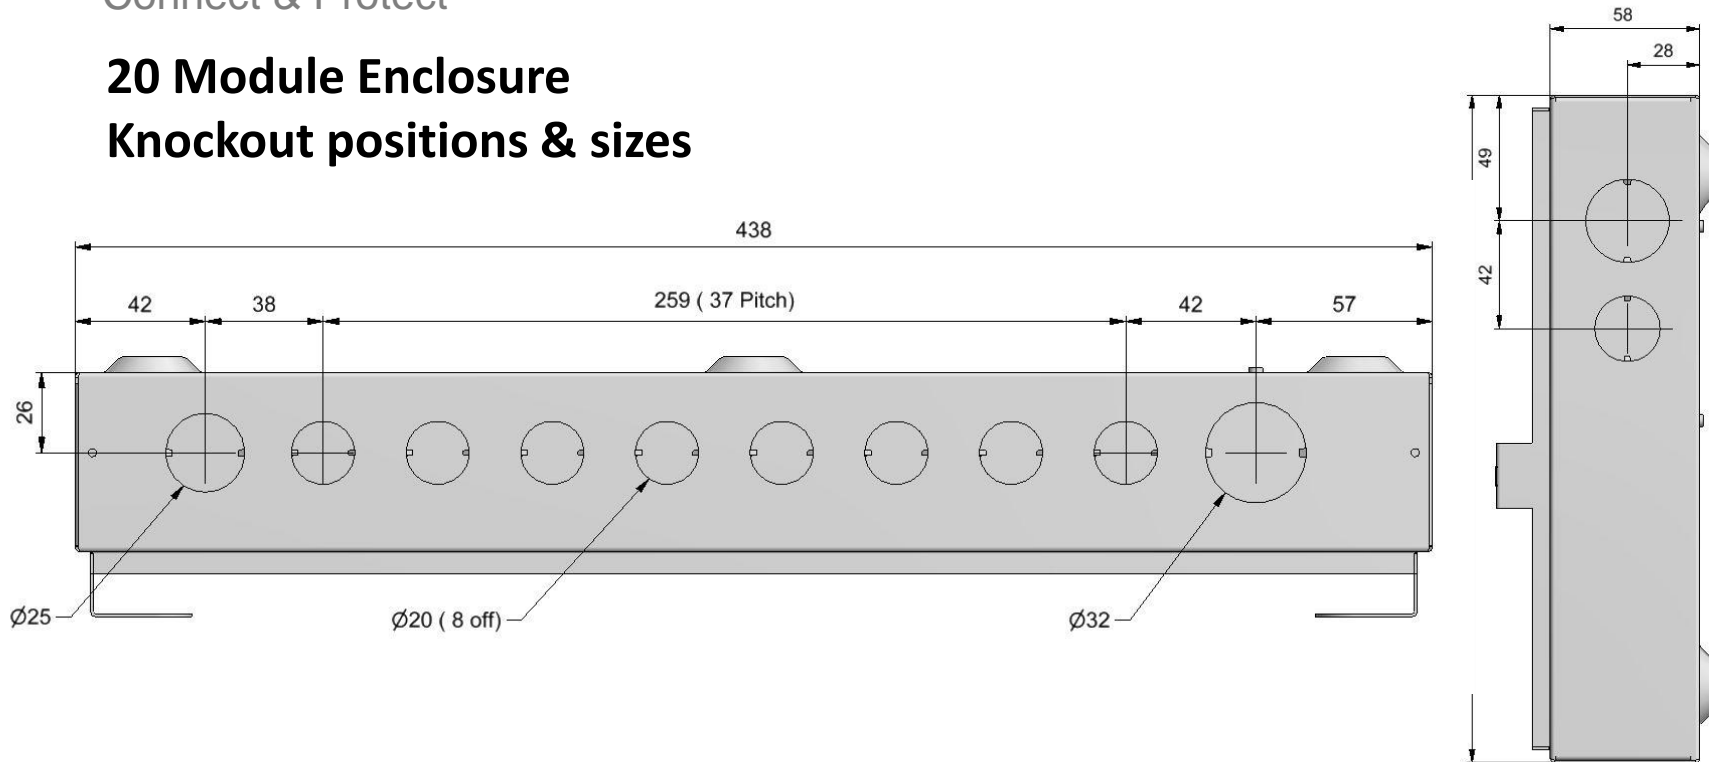

18 Module Enclosure Knockout positions & sizes

Bottom & Top Elevations

Diameters: 25mm, 20mm, 20mm, 20mm, 20mm, 20mm, 20mm, 20mm, 32mm

Side Elevations

Diameters: 32mm, 25mm

DDS12166MS
DDS12188MS
DD161MS
DR168MS
DR161MS
DS1416MS
DS1418MS

Models Covered

20 Module Enclosure Knockout positions & sizes

Bottom & Top Elevations

Diameters: 25mm, 20mm, 20mm, 20mm, 20mm, 20mm, 20mm, 20mm, 20mm, 32mm

Side Elevations

Diameters: 32mm, 25mm

DDS14188MS-P02
DS1616MS
DS1618MS
DME020MS