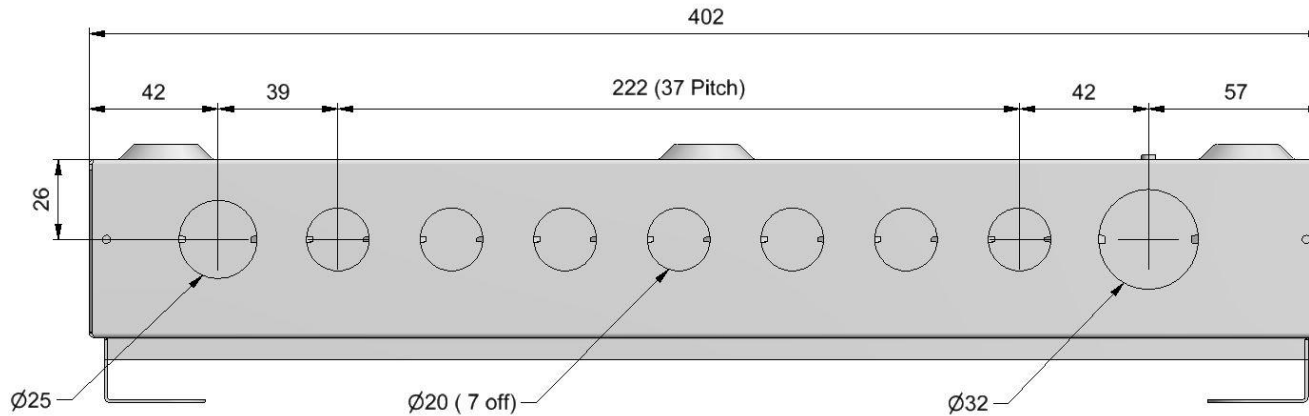

Bottom & Top Elevations

Diameters: 25mm, 20mm, 20mm, 20mm, 20mm, 20mm, 20mm, 32mm

Side Elevations

Diameters: 32mm, 25mm

DD141MS

DDS10166MS-P01

DDS10188MS

DDS10188MS-P02

18 Module Enclosure Knockout positions & sizes

Bottom & Top Elevations

Diameters: 25mm, 20mm, 20mm, 20mm, 20mm, 20mm, 20mm, 20mm, 32mm

Side Elevations

Diameters: 32mm, 25mm

DDS12166MS
DDS12188MS
DD161MS
DR168MS
DR161MS
DS1416MS
DS1418MS

Models Covered

20 Module Enclosure Knockout positions & sizes

Bottom & Top Elevations

Diameters: 25mm, 20mm, 20mm, 20mm, 20mm, 20mm, 20mm, 20mm, 20mm, 32mm

Side Elevations

Diameters: 32mm, 25mm

DDS14188MS-P02
DS1616MS
DS1618MS
DME020MS