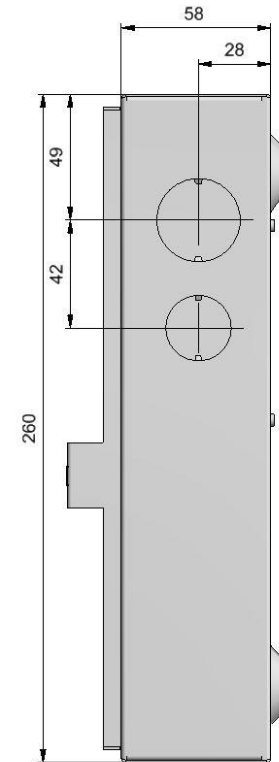

4 Module Enclosure Knockout positions & sizes

Bottom & Top Elevations

Diameters: 20mm, 32mm

Side Elevations

Diameters: 32mm, 25mm

DD024MS
DD026MS
DR024MS
DR026MS
DME04MS

6 Module Enclosure Knockout positions & sizes

Bottom & Top Elevations

Diameters: 25mm, 20mm, 20mm, 20mm, 20mm, 20mm, 20mm, 32mm

Side Elevations

Diameters: 32mm, 25mm

DD141MS

DDS10166MS-P01

DDS10188MS

DDS10188MS-P02

18 Module Enclosure Knockout positions & sizes

Bottom & Top Elevations

Diameters: 25mm, 20mm, 20mm, 20mm, 20mm, 20mm, 20mm, 20mm, 32mm

Side Elevations

Diameters: 32mm, 25mm

DDS12166MS
DDS12188MS
DD161MS
DR168MS
DR161MS
DS1416MS
DS1418MS

Models Covered

20 Module Enclosure Knockout positions & sizes

Bottom & Top Elevations

Diameters: 25mm, 20mm, 20mm, 20mm, 20mm, 20mm, 20mm, 20mm, 20mm, 32mm

Side Elevations

Diameters: 32mm, 25mm

DDS14188MS-P02
DS1616MS
DS1618MS
DME020MS