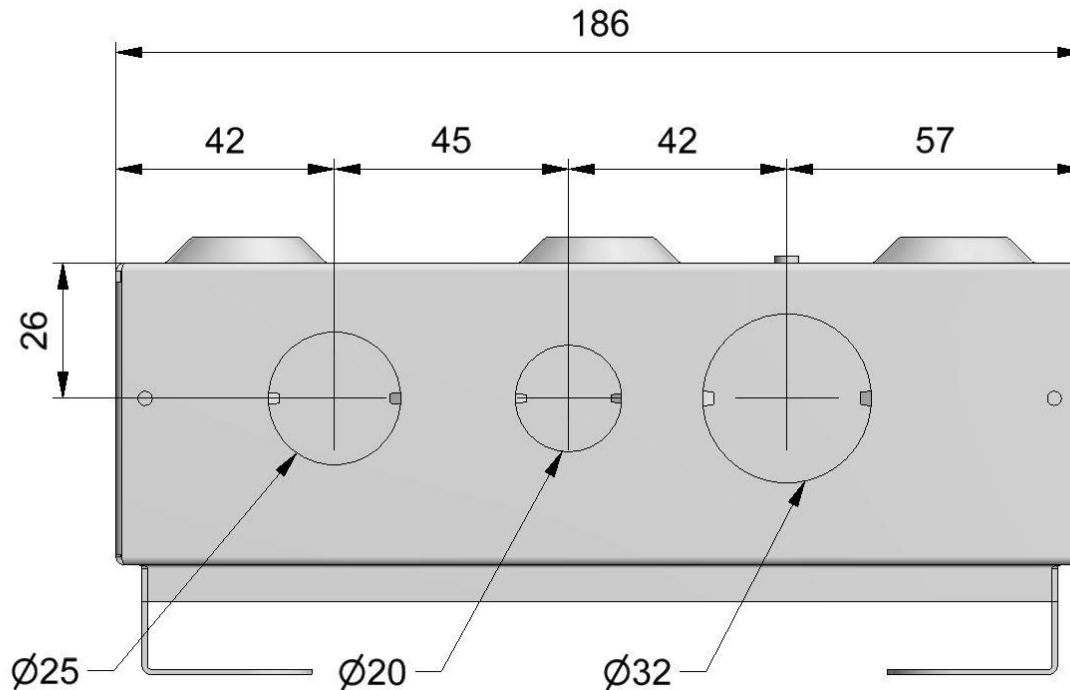

DEFENDER 1.0

Amd 3 Consumer Unit Knockout Placement & Dimensions

2 Module Enclosure Knockout positions & sizes

Bottom & Top Elevations

Diameters: 20mm, 32mm

Side Elevations

Diameters: 32mm, 25mm

DSPE1MS
DME02MS
DTDDR0014MS

4 Module Enclosure Knockout positions & sizes

Bottom & Top Elevations

Diameters: 20mm, 32mm

Side Elevations

Diameters: 32mm, 25mm

DD024MS
DD026MS
DR024MS
DR026MS
DME04MS

6 Module Enclosure Knockout positions & sizes

Bottom & Top Elevations

Diameters: 25mm, 20mm, 32mm

Side Elevations

Diameters: 32mm, 25mm

DD041MS
DD044MS
DD046MS
DR046MS
DR044MS
DR048MS
DME06MS

Models Covered

8 Module Enclosure Knockout positions & sizes

Diameters: 25mm, 20mm, 20mm, 20mm,
20mm, 32mm

Side Elevations

Diameters: 32mm, 25mm

DD101MS

DDS06166MS

DDS06188MS

DR101MS

DR108MS