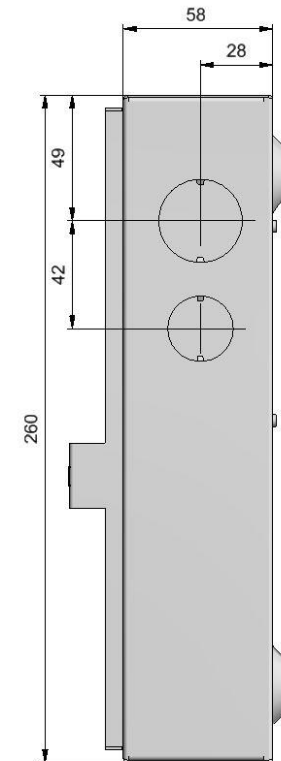

DEFENDER 1.0

Amd 3 Consumer Unit Knockout Placement & Dimensions

2 Module Enclosure Knockout positions & sizes

Bottom & Top Elevations

Diameters: 20mm, 32mm

Side Elevations

Diameters: 32mm, 25mm

DSPE1MS
DME02MS
DTDDR0014MS

4 Module Enclosure Knockout positions & sizes

Bottom & Top Elevations

Diameters: 20mm, 32mm

Side Elevations

Diameters: 32mm, 25mm

DD024MS
DD026MS
DR024MS
DR026MS
DME04MS

6 Module Enclosure Knockout positions & sizes

Bottom & Top Elevations

Diameters: 25mm, 20mm, 32mm

Side Elevations

Diameters: 32mm, 25mm

DD041MS
DD044MS
DD046MS
DR046MS
DR044MS
DR048MS
DME06MS

Models Covered

8 Module Enclosure Knockout positions & sizes

Bottom & Top Elevations

Diameters: 25mm, 20mm, 20mm, 32mm

Side Elevations

Diameters: 32mm, 25mm

DD061MS
DD066MS
DR061MS
DR066MS
DR068MS
DME08MS

Models Covered

12 Module Enclosure Knockout positions & sizes

Bottom & Top Elevations