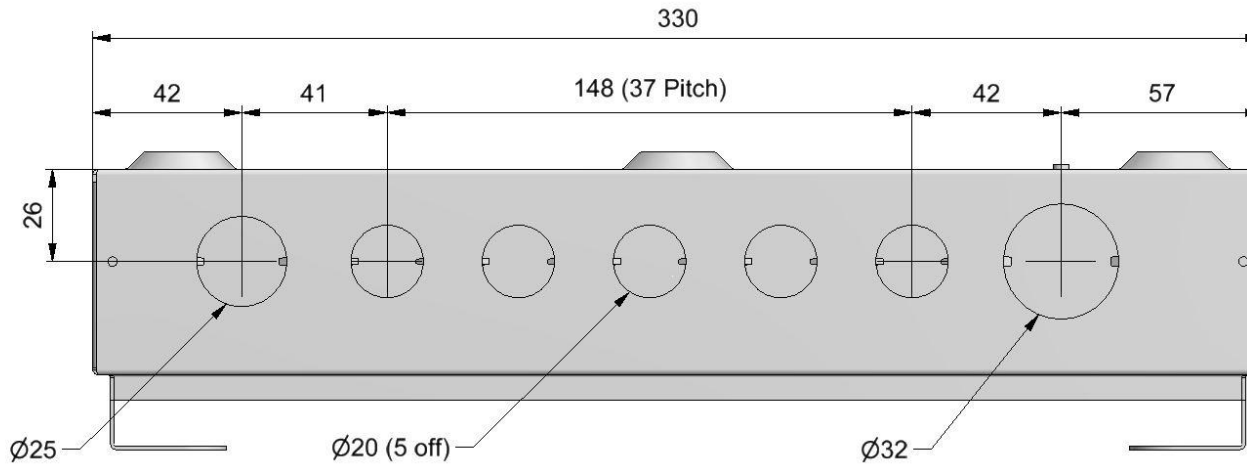

Diameters: 25mm, 20mm, 20mm, 20mm,
20mm, 32mm

Side Elevations

Diameters: 32mm, 25mm

DD101MS

DDS06166MS

DDS06188MS

DR101MS

DR108MS

DS0818MS

DD106MS

DDS06166MS-P01

DDS06188MS-P01

DR106MS

DS0816MS

DME012MS

14 Module Enclosure Knockout positions & sizes

Bottom & Top Elevations

Diameters: 25mm, 20mm, 20mm, 20mm, 20mm, 20mm, 32mm

Side Elevations

Diameters: 32mm, 25mm

DD121MS
DDS08166MS
DDS08188MS
DS1016MS
DS1018MS
DME014MS

16 Module Enclosure Knockout positions & sizes

Bottom & Top Elevations

Diameters: 25mm, 20mm, 20mm, 20mm, 20mm, 20mm, 20mm, 32mm

Side Elevations

Diameters: 32mm, 25mm

DD141MS

DDS10166MS-P01

DDS10188MS

DDS10188MS-P02