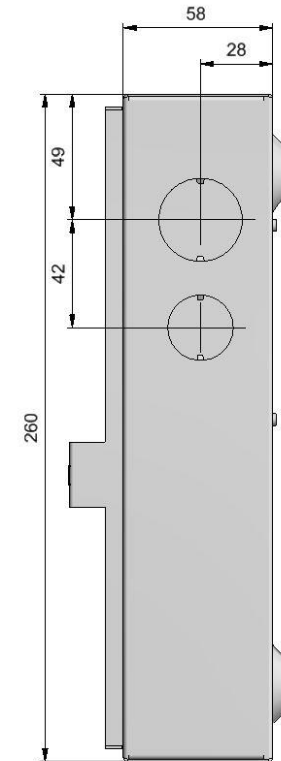

DEFENDER 1.0

Amd 3 Consumer Unit Knockout Placement & Dimensions

2 Module Enclosure Knockout positions & sizes

Bottom & Top Elevations

Diameters: 20mm, 32mm

Side Elevations

Diameters: 32mm, 25mm

DSPE1MS
DME02MS
DTDDR0014MS

Diameters: 25mm, 20mm, 20mm, 20mm,
20mm, 32mm

Side Elevations

Diameters: 32mm, 25mm

DD101MS

DDS06166MS

DDS06188MS

DR101MS

DR108MS

Bottom & Top Elevations

Diameters: 25mm, 20mm, 20mm, 20mm, 20mm, 20mm, 32mm

Side Elevations

Diameters: 32mm, 25mm

DD121MS
DDS08166MS
DDS08188MS
DS1016MS
DS1018MS
DME014MS

16 Module Enclosure Knockout positions & sizes

Bottom & Top Elevations

Diameters: 25mm, 20mm, 20mm, 20mm, 20mm, 20mm, 20mm, 32mm

Side Elevations

Diameters: 32mm, 25mm

DD141MS

DDS10166MS-P01

DDS10188MS

DDS10188MS-P02