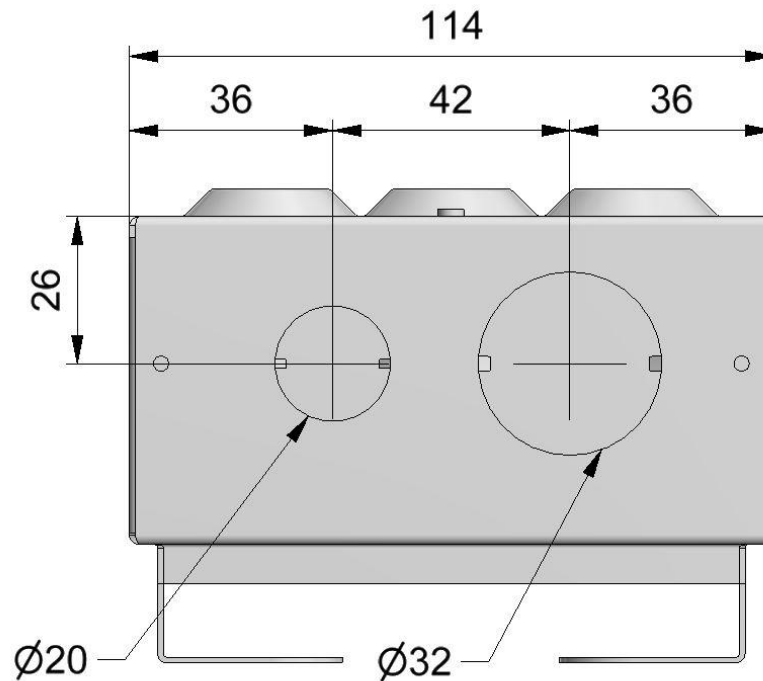

DEFENDER 1.0

Amd 3 Consumer Unit Knockout Placement & Dimensions

2 Module Enclosure Knockout positions & sizes

Bottom & Top Elevations

Diameters: 20mm, 32mm

Side Elevations

Diameters: 32mm, 25mm

DSPE1MS
DME02MS
DTDDR0014MS

4 Module Enclosure Knockout positions & sizes

Bottom & Top Elevations

Diameters: 20mm, 32mm

Side Elevations

Diameters: 32mm, 25mm

DD024MS
DD026MS
DR024MS
DR026MS
DME04MS

6 Module Enclosure Knockout positions & sizes

Bottom & Top Elevations

Diameters: 25mm, 20mm, 32mm

Side Elevations

Diameters: 32mm, 25mm

DD041MS
DD044MS
DD046MS
DR046MS
DR044MS
DR048MS
DME06MS

Models Covered

8 Module Enclosure Knockout positions & sizes

Bottom & Top Elevations

Diameters: 25mm, 20mm, 20mm, 32mm

Side Elevations

Diameters: 32mm, 25mm

DD061MS
DD066MS
DR061MS
DR066MS
DR068MS
DME08MS

Models Covered

12 Module Enclosure Knockout positions & sizes

Bottom & Top Elevations