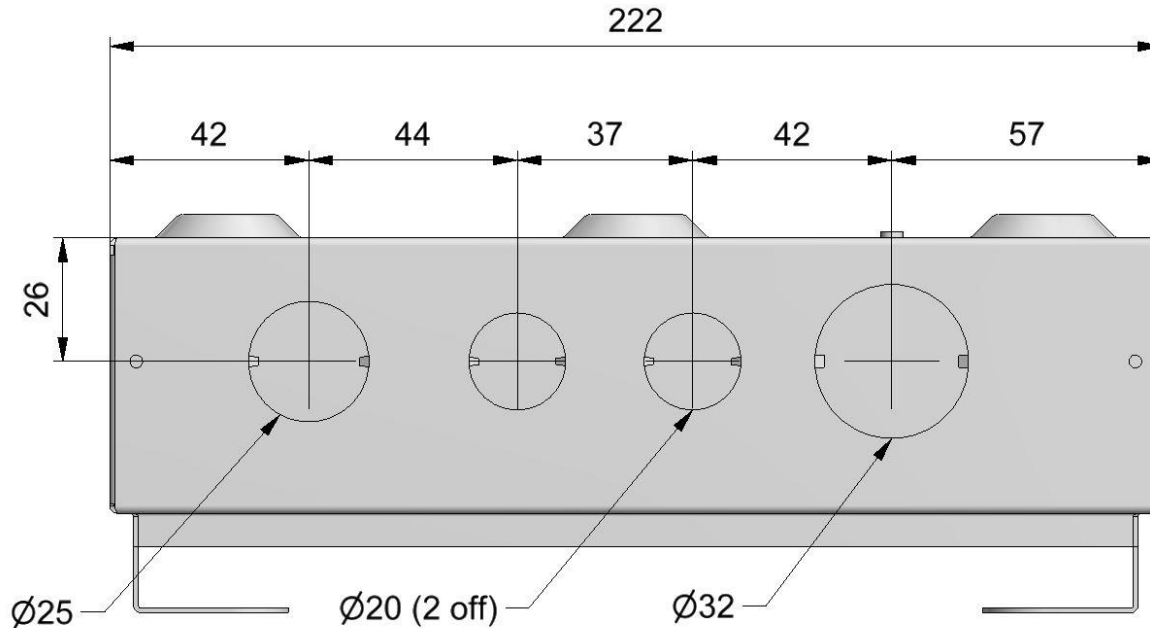

4 Module Enclosure Knockout positions & sizes

Bottom & Top Elevations

Diameters: 20mm, 32mm

Side Elevations

Diameters: 32mm, 25mm

DD024MS
DD026MS
DR024MS
DR026MS
DME04MS

6 Module Enclosure Knockout positions & sizes

Bottom & Top Elevations

Diameters: 25mm, 20mm, 32mm

Side Elevations

Diameters: 32mm, 25mm

DD041MS
DD044MS
DD046MS
DR046MS
DR044MS
DR048MS
DME06MS

Models Covered

8 Module Enclosure Knockout positions & sizes

Bottom & Top Elevations

Diameters: 25mm, 20mm, 20mm, 32mm

Side Elevations

Diameters: 32mm, 25mm

DD061MS
DD066MS
DR061MS
DR066MS
DR068MS
DME08MS

Models Covered

12 Module Enclosure Knockout positions & sizes

Bottom & Top Elevations

Diameters: 25mm, 20mm, 20mm, 20mm,
20mm, 32mm

Side Elevations

Diameters: 32mm, 25mm

DD101MS

DDS06166MS

DDS06188MS

DR101MS

DR108MS