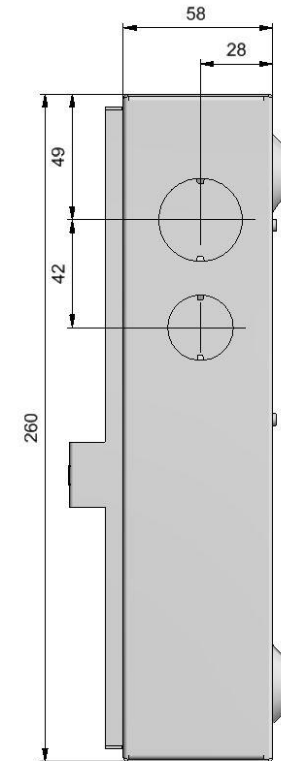

DEFENDER 1.0

Amd 3 Consumer Unit Knockout Placement & Dimensions

2 Module Enclosure Knockout positions & sizes

Bottom & Top Elevations

Diameters: 20mm, 32mm

Side Elevations

Diameters: 32mm, 25mm

DSPE1MS
DME02MS
DTDDR0014MS

4 Module Enclosure Knockout positions & sizes

Bottom & Top Elevations

Diameters: 20mm, 32mm

Side Elevations

Diameters: 32mm, 25mm

DD024MS
DD026MS
DR024MS
DR026MS
DME04MS

6 Module Enclosure Knockout positions & sizes

Bottom & Top Elevations

Diameters: 25mm, 20mm, 32mm

Side Elevations

Diameters: 32mm, 25mm

DD041MS
DD044MS
DD046MS
DR046MS
DR044MS
DR048MS
DME06MS

Models Covered

8 Module Enclosure Knockout positions & sizes

Bottom & Top Elevations

Diameters: 25mm, 20mm, 20mm, 32mm

Side Elevations

Diameters: 32mm, 25mm

DD061MS
DD066MS
DR061MS
DR066MS
DR068MS
DME08MS

Models Covered

12 Module Enclosure Knockout positions & sizes

Bottom & Top Elevations