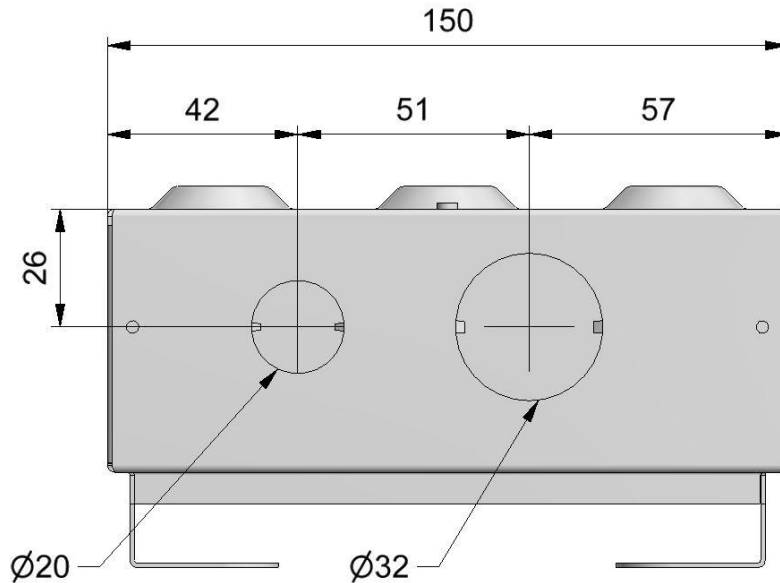

DEFENDER 1.0

Amd 3 Consumer Unit Knockout Placement & Dimensions

2 Module Enclosure Knockout positions & sizes

Bottom & Top Elevations

Diameters: 20mm, 32mm

Side Elevations

Diameters: 32mm, 25mm

DSPE1MS
DME02MS
DTDDR0014MS

4 Module Enclosure Knockout positions & sizes

Bottom & Top Elevations

Diameters: 20mm, 32mm

Side Elevations

Diameters: 32mm, 25mm

DD024MS
DD026MS
DR024MS
DR026MS
DME04MS

6 Module Enclosure Knockout positions & sizes

Bottom & Top Elevations

Diameters: 25mm, 20mm, 32mm

Side Elevations

Diameters: 32mm, 25mm

DD041MS
DD044MS
DD046MS
DR046MS
DR044MS
DR048MS
DME06MS

Models Covered

8 Module Enclosure Knockout positions & sizes

Diameters: 25mm, 20mm, 20mm, 20mm,
20mm, 32mm

Side Elevations

Diameters: 32mm, 25mm

DD101MS

DDS06166MS

DDS06188MS

DR101MS

DR108MS