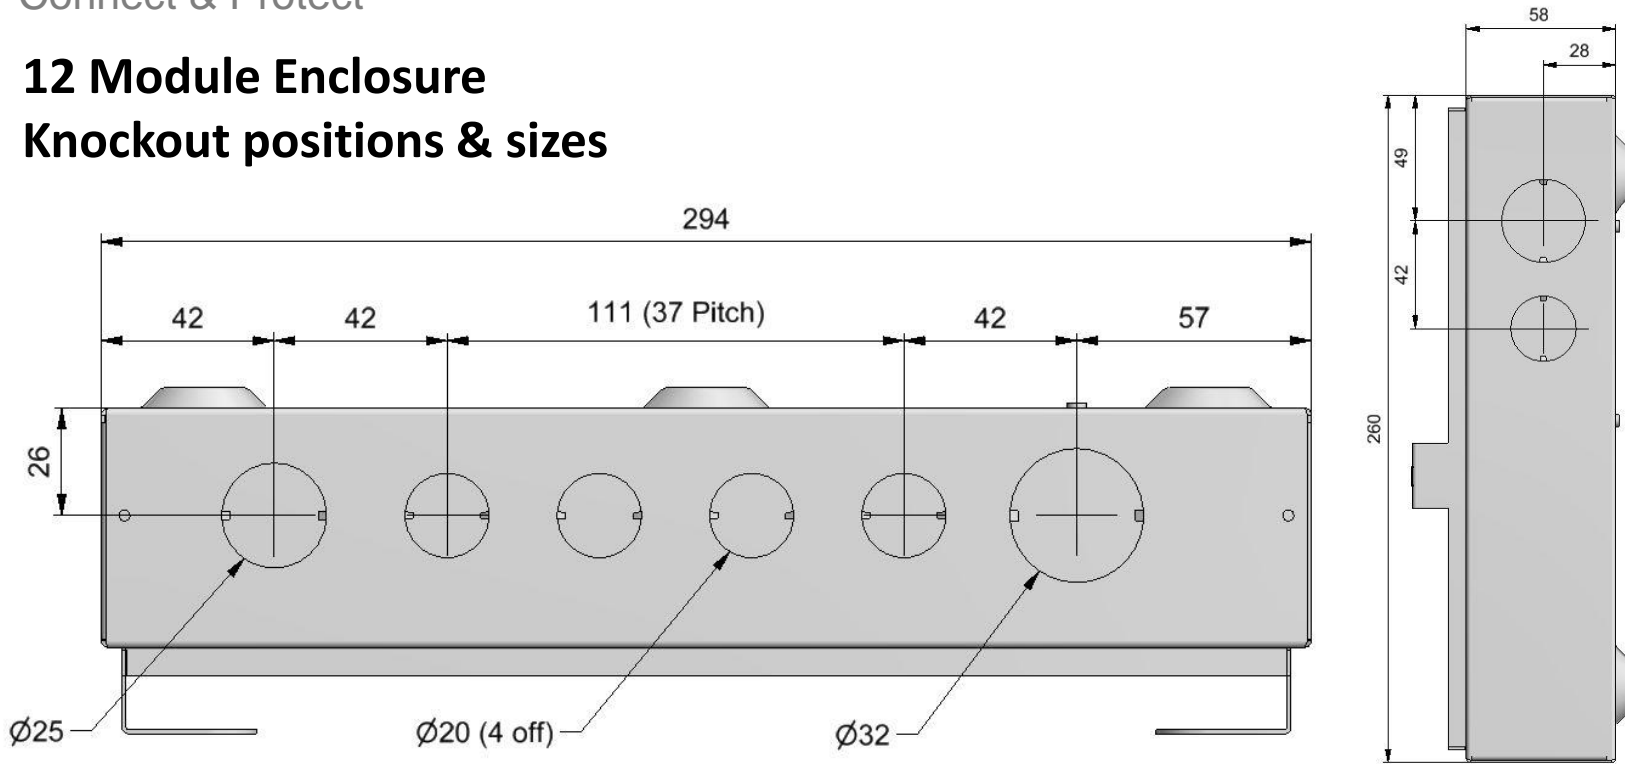

Bottom & Top Elevations

Diameters: 25mm, 20mm, 32mm

Side Elevations

Diameters: 32mm, 25mm

DD041MS
DD044MS
DD046MS
DR046MS
DR044MS
DR048MS
DME06MS

Models Covered

8 Module Enclosure Knockout positions & sizes

Bottom & Top Elevations

Diameters: 25mm, 20mm, 20mm, 32mm

Side Elevations

Diameters: 32mm, 25mm

DD061MS
DD066MS
DR061MS
DR066MS
DR068MS
DME08MS

Models Covered

12 Module Enclosure Knockout positions & sizes

Bottom & Top Elevations

Diameters: 25mm, 20mm, 20mm, 20mm,
20mm, 32mm

Side Elevations

Diameters: 32mm, 25mm

DD101MS

DDS06166MS

DDS06188MS

DR101MS

DR108MS