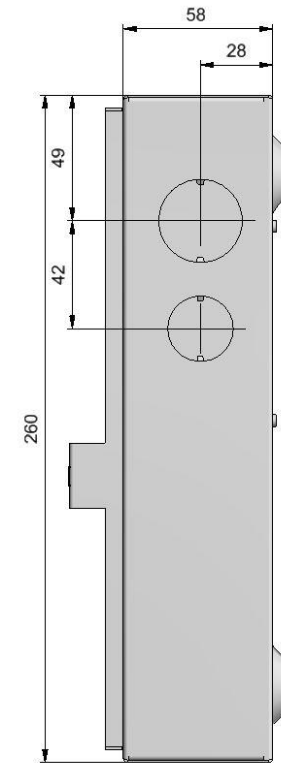

DEFENDER 1.0

Amd 3 Consumer Unit Knockout Placement & Dimensions

2 Module Enclosure Knockout positions & sizes

Bottom & Top Elevations

Diameters: 20mm, 32mm

Side Elevations

Diameters: 32mm, 25mm

DSPE1MS
DME02MS
DTDDR0014MS

4 Module Enclosure Knockout positions & sizes

Bottom & Top Elevations

Diameters: 20mm, 32mm

Side Elevations

Diameters: 32mm, 25mm

DD024MS
DD026MS
DR024MS
DR026MS
DME04MS

6 Module Enclosure Knockout positions & sizes

Bottom & Top Elevations

Diameters: 25mm, 20mm, 32mm

Side Elevations

Diameters: 32mm, 25mm

DD041MS
DD044MS
DD046MS
DR046MS
DR044MS
DR048MS
DME06MS

Models Covered

8 Module Enclosure Knockout positions & sizes

Bottom & Top Elevations

Diameters: 25mm, 20mm, 20mm, 32mm

Side Elevations

Diameters: 32mm, 25mm

DD061MS
DD066MS
DR061MS
DR066MS
DR068MS
DME08MS

Models Covered

12 Module Enclosure Knockout positions & sizes

Bottom & Top Elevations