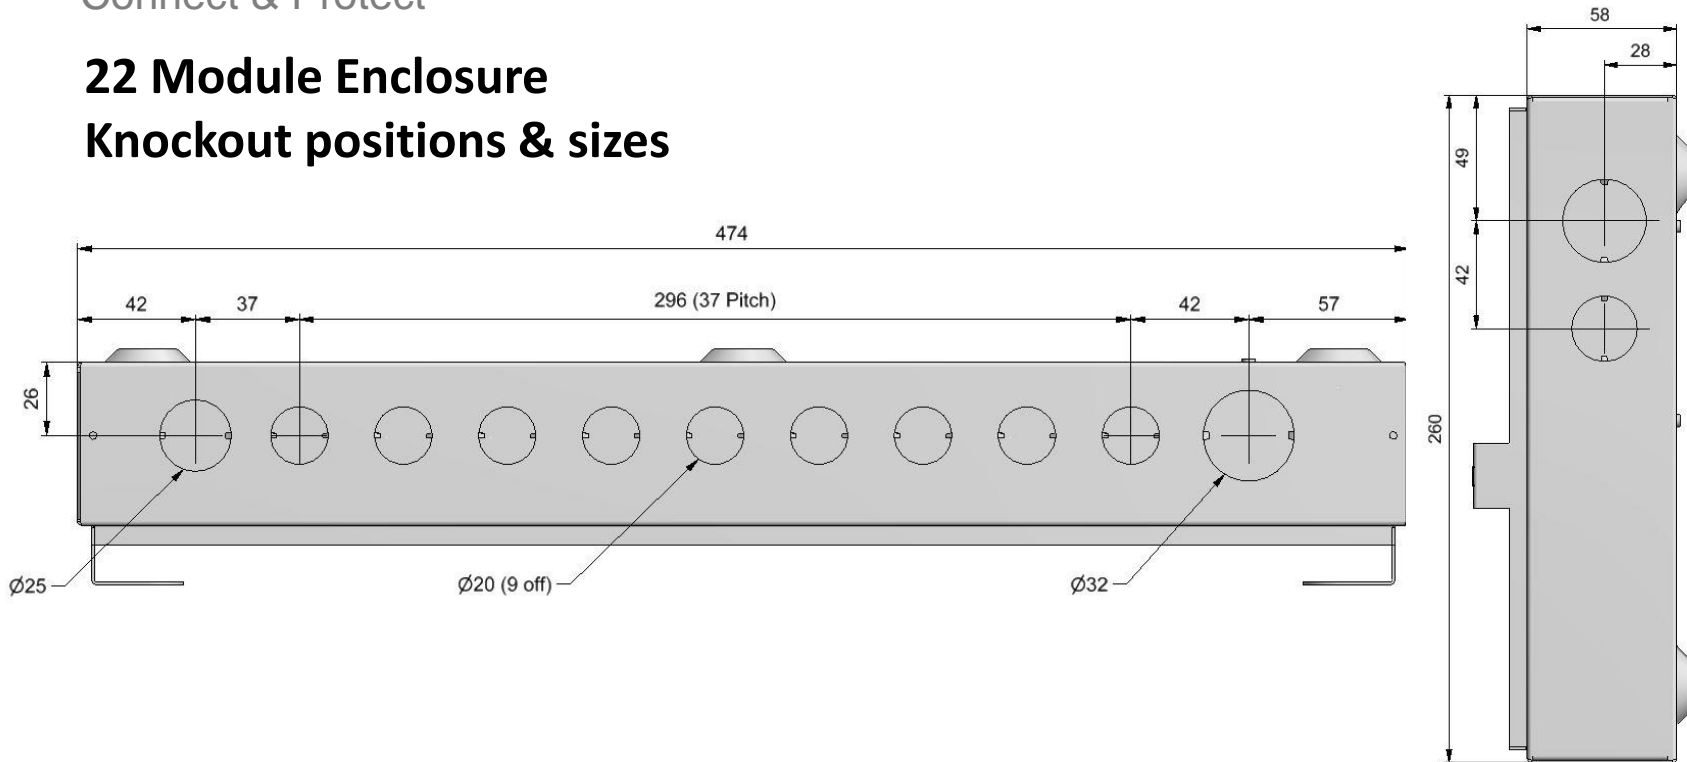

18 Module Enclosure Knockout positions & sizes

Bottom & Top Elevations

Diameters: 25mm, 20mm, 20mm, 20mm, 20mm, 20mm, 20mm, 20mm, 32mm

Side Elevations

Diameters: 32mm, 25mm

DDS12166MS
DDS12188MS
DD161MS
DR168MS
DR161MS
DS1416MS
DS1418MS

Models Covered

20 Module Enclosure Knockout positions & sizes

Bottom & Top Elevations

Diameters: 25mm, 20mm, 20mm, 20mm, 20mm, 20mm, 20mm, 20mm, 20mm, 32mm

Side Elevations

Diameters: 32mm, 25mm

DDS14188MS-P02
DS1616MS
DS1618MS
DME020MS

22 Module Enclosure Knockout positions & sizes

Bottom & Top Elevations

Diameters: 25mm, 20mm, 20mm, 20mm, 20mm, 20mm, 20mm, 20mm, 20mm, 20mm, 20mm, 32mm

Side Elevations

Diameters: 32mm, 25mm

DD201MS
DDS16166MS
DDS16188MS
DR201MS
DS1818MS
DME022MS