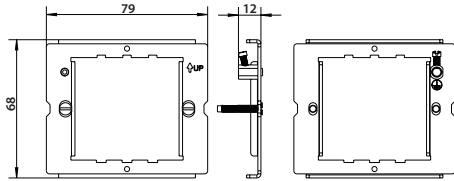

Line Diagrams

RFR12