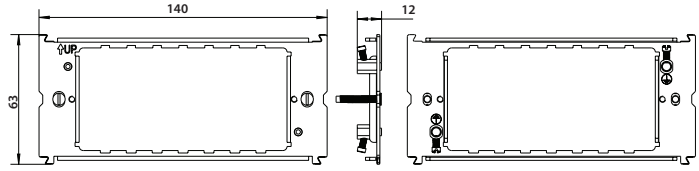

Line Diagrams

RFR34

Packaging Information

Cat No.	Description	Packaging Type			Pack Quantity			Barcode		
		Product	Inner Box	Outer Box	Each	Inner Box	Outer Box	Individual	Inner Box	Outer Box
RFR12	1 + 2 Gang Frame	Bag	Colour Box	Carton	1	20	200	5050765204637	5050765204682	5050765204736
RFR34	3 + 4 Gang Frame	Bag	Colour Box	Carton	1	10	100	5050765204644	5050765204699	5050765204743
RFR12FP	1 + 2 Gang Frame, Screwless F/P	Bag	Colour Box	Carton	1	20	200	5050765204651	5050765204705	5050765204750
RFR34FP	3 + 4 Gang Frame, Screwless F/P	Bag	Colour Box	Carton	1	10	100	5050765204668	5050765204712	5050765204767
RFR68FP	6 + 8 Gang Frame, Screwless F/P	Bag	Colour Box	Carton	1	5	50	5050765204675	5050765204729	5050765204774

Weights & Dimensions

Cat No.	Description	Dimensions (H x W x D) cm			Weight (kg)			CBM (m³)
		Product	Inner Box	Outer Box	Each	Inner Box	Outer Box	Outer Box
RFR12	1 + 2 Gang Frame	6.8 x 7.9 x 1.2	9.7 x 9.2 x 18.7	20.6 x 19.3 x 47.3	0.049	1.02	10.44	0.01881
RFR34	3 + 4 Gang Frame	6.3 x 14 x 1.2	9.7 x 9.2 x 15.7	11.1 x 32.3 x 47.8	0.064	0.68	7.09	0.01714
RFR12FP	1 + 2 Gang Frame, Screwless F/P	8.6 x 8.6 x 1.2	9.7 x 9.2 x 18.7	20.6 x 19.3 x 47.3	0.047	0.98	10.04	0.01881
RFR34FP	3 + 4 Gang Frame, Screwless F/P	8.6 x 14.7 x 1.2	9.7 x 9.2 x 15.7	11.1 x 32.3 x 47.8	0.067	0.71	7.39	0.01714
RFR68FP	6 + 8 Gang Frame, Screwless F/P	14.7 x 14.7 x 1.2	15.8 x 9.2 x 15.8	17.1 x 32.3 x 47.8	0.13	1.35	13.8	0.02640