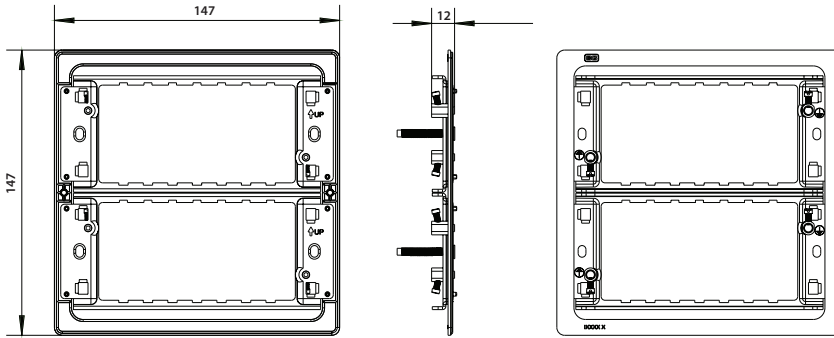

RFR68FP

Packaging Information

Cat No.	Description	Packaging Type			Pack Quantity			Barcode		
		Product	Inner Box	Outer Box	Each	Inner Box	Outer Box	Individual	Inner Box	Outer Box
RFR12	1 + 2 Gang Frame	Bag	Colour Box	Carton	1	20	200	5050765204637	5050765204682	5050765204736
RFR34	3 + 4 Gang Frame	Bag	Colour Box	Carton	1	10	100	5050765204644	5050765204699	5050765204743
RFR12FP	1 + 2 Gang Frame, Screwless F/P	Bag	Colour Box	Carton	1	20	200	5050765204651	5050765204705	5050765204750
RFR34FP	3 + 4 Gang Frame, Screwless F/P	Bag	Colour Box	Carton	1	10	100	5050765204668	5050765204712	5050765204767
RFR68FP	6 + 8 Gang Frame, Screwless F/P	Bag	Colour Box	Carton	1	5	50	5050765204675	5050765204729	5050765204774

Weights & Dimensions

Cat No.	Description	Dimensions (H x W x D) cm			Weight (kg)			CBM (m³)
		Product	Inner Box	Outer Box	Each	Inner Box	Outer Box	Outer Box
RFR12	1 + 2 Gang Frame	6.8 x 7.9 x 1.2	9.7 x 9.2 x 18.7	20.6 x 19.3 x 47.3	0.049	1.02	10.44	0.01881
RFR34	3 + 4 Gang Frame	6.3 x 14 x 1.2	9.7 x 9.2 x 15.7	11.1 x 32.3 x 47.8	0.064	0.68	7.09	0.01714
RFR12FP	1 + 2 Gang Frame, Screwless F/P	8.6 x 8.6 x 1.2	9.7 x 9.2 x 18.7	20.6 x 19.3 x 47.3	0.047	0.98	10.04	0.01881
RFR34FP	3 + 4 Gang Frame, Screwless F/P	8.6 x 14.7 x 1.2	9.7 x 9.2 x 15.7	11.1 x 32.3 x 47.8	0.067	0.71	7.39	0.01714
RFR68FP	6 + 8 Gang Frame, Screwless F/P	14.7 x 14.7 x 1.2	15.8 x 9.2 x 15.8	17.1 x 32.3 x 47.8	0.13	1.35	13.8	0.02640