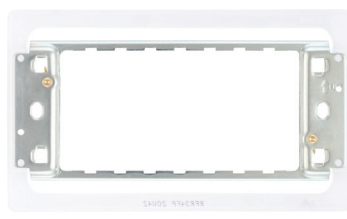

Technical Data

Nexus Grid Frames

Brief product description:

The Nexus Grid range is ideal for domestic, commercial and industrial applications, and allows you to build your own module configurations with a variety of combinations and finishes.

Features:

RFR12/34

- Universal frame for Metal Clad, White Moulded, Nexus Metal & Part M front plates
- Frames are supplied with spacers for use with the Metal Clad front plates

RFR12/34/68FP

- These frames are for the Screwless Flatplate versions
- Fixed integrated plastic gasket to protect metal edges from moisture

Common Features:

- Earth terminal(s) fitted as standard
- Frames supplied with fixing screws for mounting

Product Images

Frames – Nexus Moulded, Metal, Part M and Metal Clad

Frames – Screwless Flatplate

RFR34FP