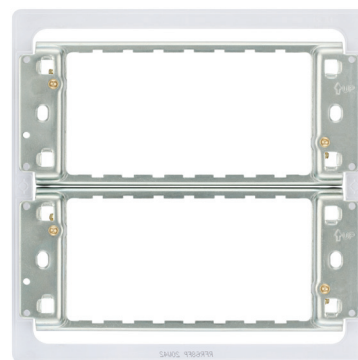

Technical Data

Nexus Grid Frames

Brief product description:

The Nexus Grid range is ideal for domestic, commercial and industrial applications, and allows you to build your own module configurations with a variety of combinations and finishes.

Features:

RFR12/34

- Universal frame for Metal Clad, White Moulded, Nexus Metal & Part M front plates
- Frames are supplied with spacers for use with the Metal Clad front plates

RFR12/34/68FP

- These frames are for the Screwless Flatplate versions
- Fixed integrated plastic gasket to protect metal edges from moisture

Common Features:

- Earth terminal(s) fitted as standard
- Frames supplied with fixing screws for mounting

Product Images

Frames – Nexus Moulded, Metal, Part M and Metal Clad

Frames – Screwless Flatplate

RFR68FP